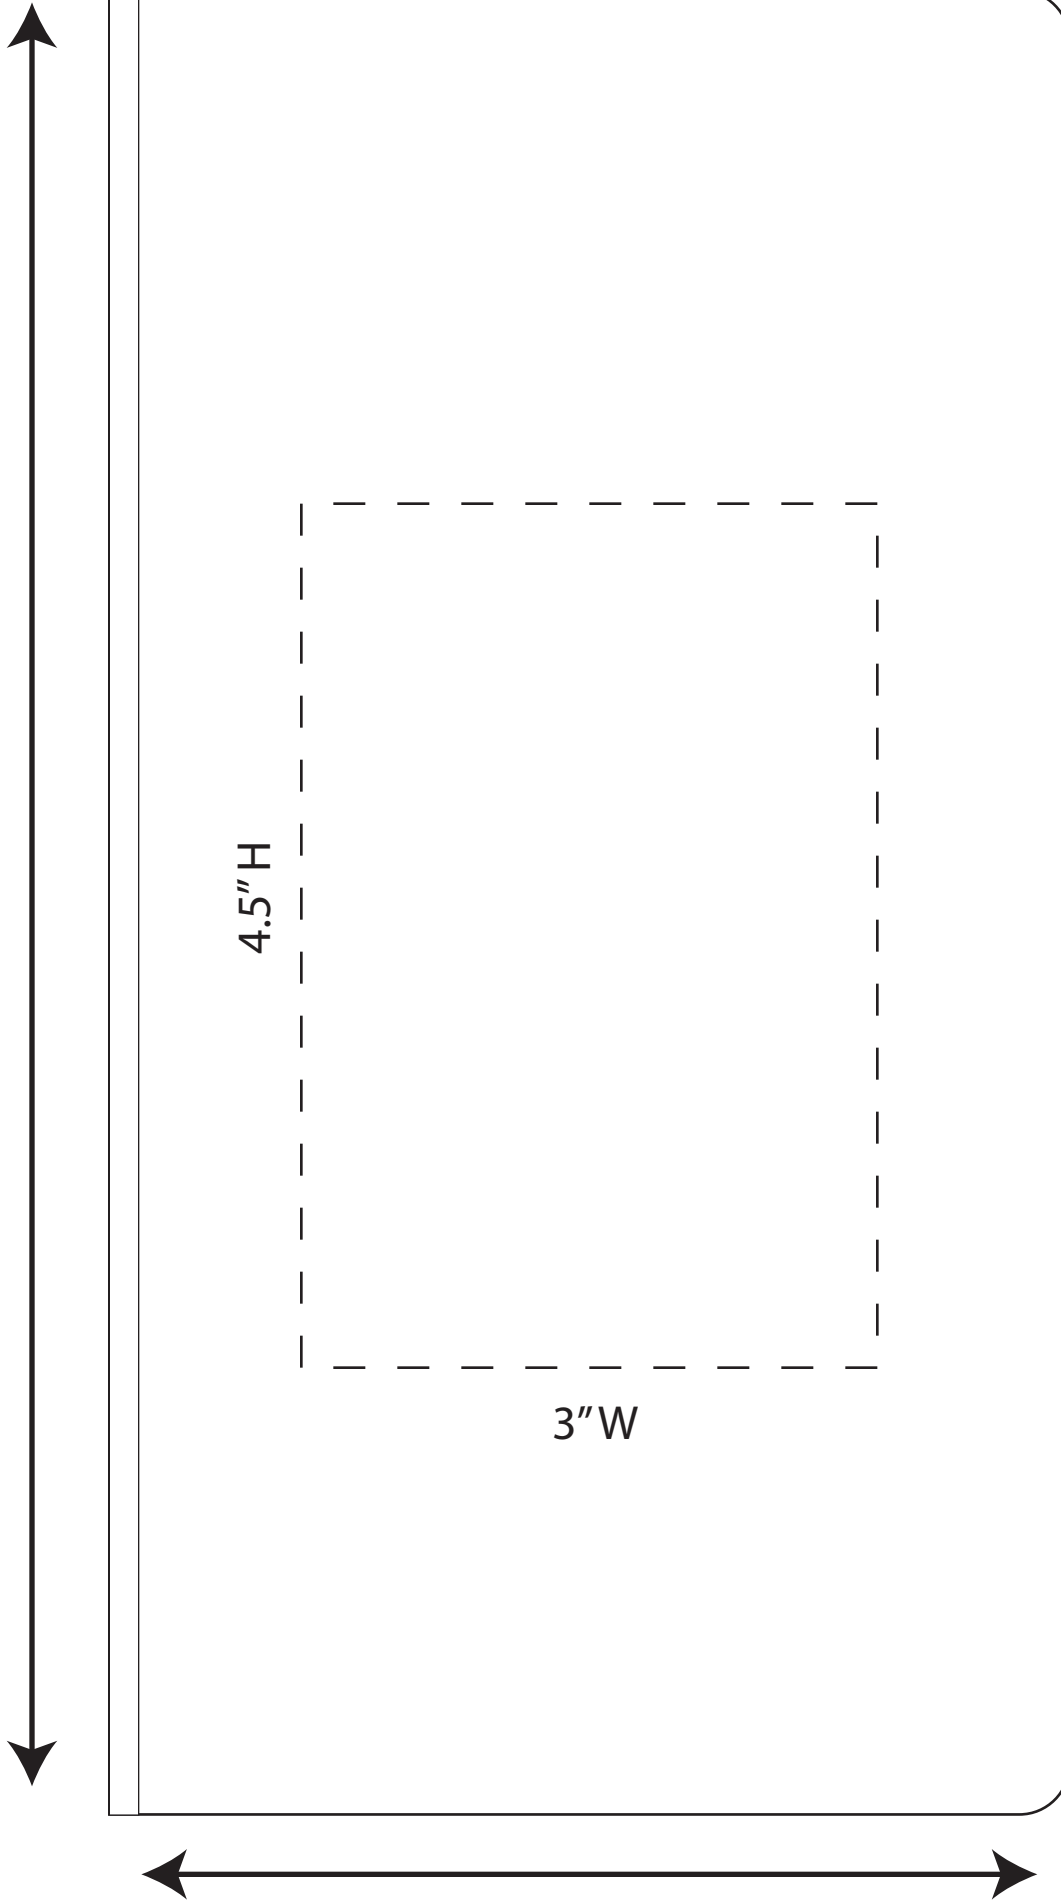

9.5" H

4.5" H

3" W

Imprint Size : 4.5"H x 3"W

Actual Size: 9.5"H x 5"W (closed)

5" W (closed)